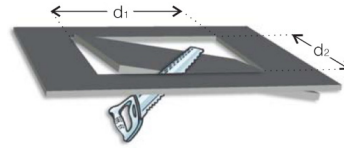

Photometric Curve

Optional Features

Ceiling Types	: Plasterboard, Clip-in, Lay-in, : Surface-mounted, Acoustic
Correlated Color Temperatures	: 3000K, 6500K
IP Class	: IP 65
Emergency Kit Options	: 1,3 hours
DALI Option	: Yes
KAM Option	: Yes
Color Option	: RAL 9005, 9010

* UGR Value changeable according to design of project

BLOOM JK

Recessed Mounted 60x60cm 25W LED Luminaire

BLM 025T 40OP00 4K5606020

Dimensions (mm)

	a	b	h	d ¹ , d ²
Rock-wool	595	595	77	N/A
Plasterboard	595	595	77	575x575
Clip-in	600	600	77	N/A
Lay-in	600	600	77	N/A
Acoustic	585	585	73	N/A
Surface-mounted	595	595	77	N/A