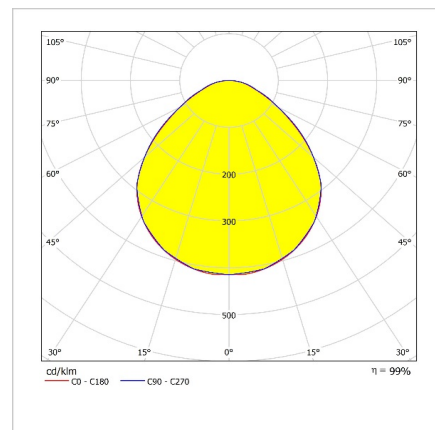

Photometric Curve

Optional Features

Ceiling Types	: Plasterboard, Clip-in, Lay-in, : Surface-mounted, Acoustic
Correlated Color Temperatures	: 3000K, 6500K
IP Class	: IP 65
Emergency Kit Options	: 1,3 hours
DALI Option	: Yes
KAM Option	: Yes
Color Option	: RAL 9005, 9010

* UGR Value changeable according to design of project