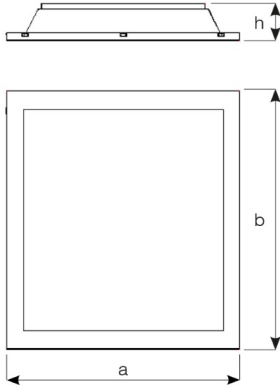

Photometric Curve

Optional Features

Ceiling Types	: Plasterboard, Clip-in, Lay-in, : Surface-mounted, Acoustic
Correlated Color Temperatures	: 3000K, 6500K
IP Class	: IP 65
Emergency Kit Options	: 1,3 hours
DALI Option	: Yes
KAM Option	: Yes
Color Option	: RAL 9005, 9010

* UGR Value changeable according to design of project

BLOOM JK

Recessed Mounted 60x60cm 25W LED Luminaire

BLM 025T 40OP00 4K5606020

Dimensions (mm)

	a	b	h	d ¹ , d ²
Rock-wool	595	595	77	N/A
Plasterboard	595	595	77	575x575
Clip-in	600	600	77	N/A
Lay-in	600	600	77	N/A
Acoustic	585	585	73	N/A
Surface-mounted	595	595	77	N/A